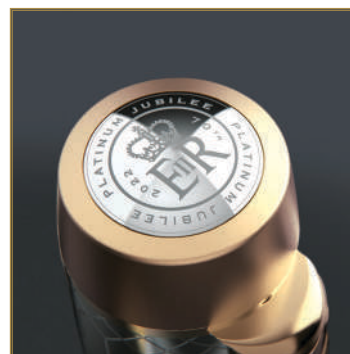

DUOFOLD ROYAL

THE QUEEN'S PLATINIUM JUBILEE 2022

QUEEN'S PLATINIUM JUBILEE GT