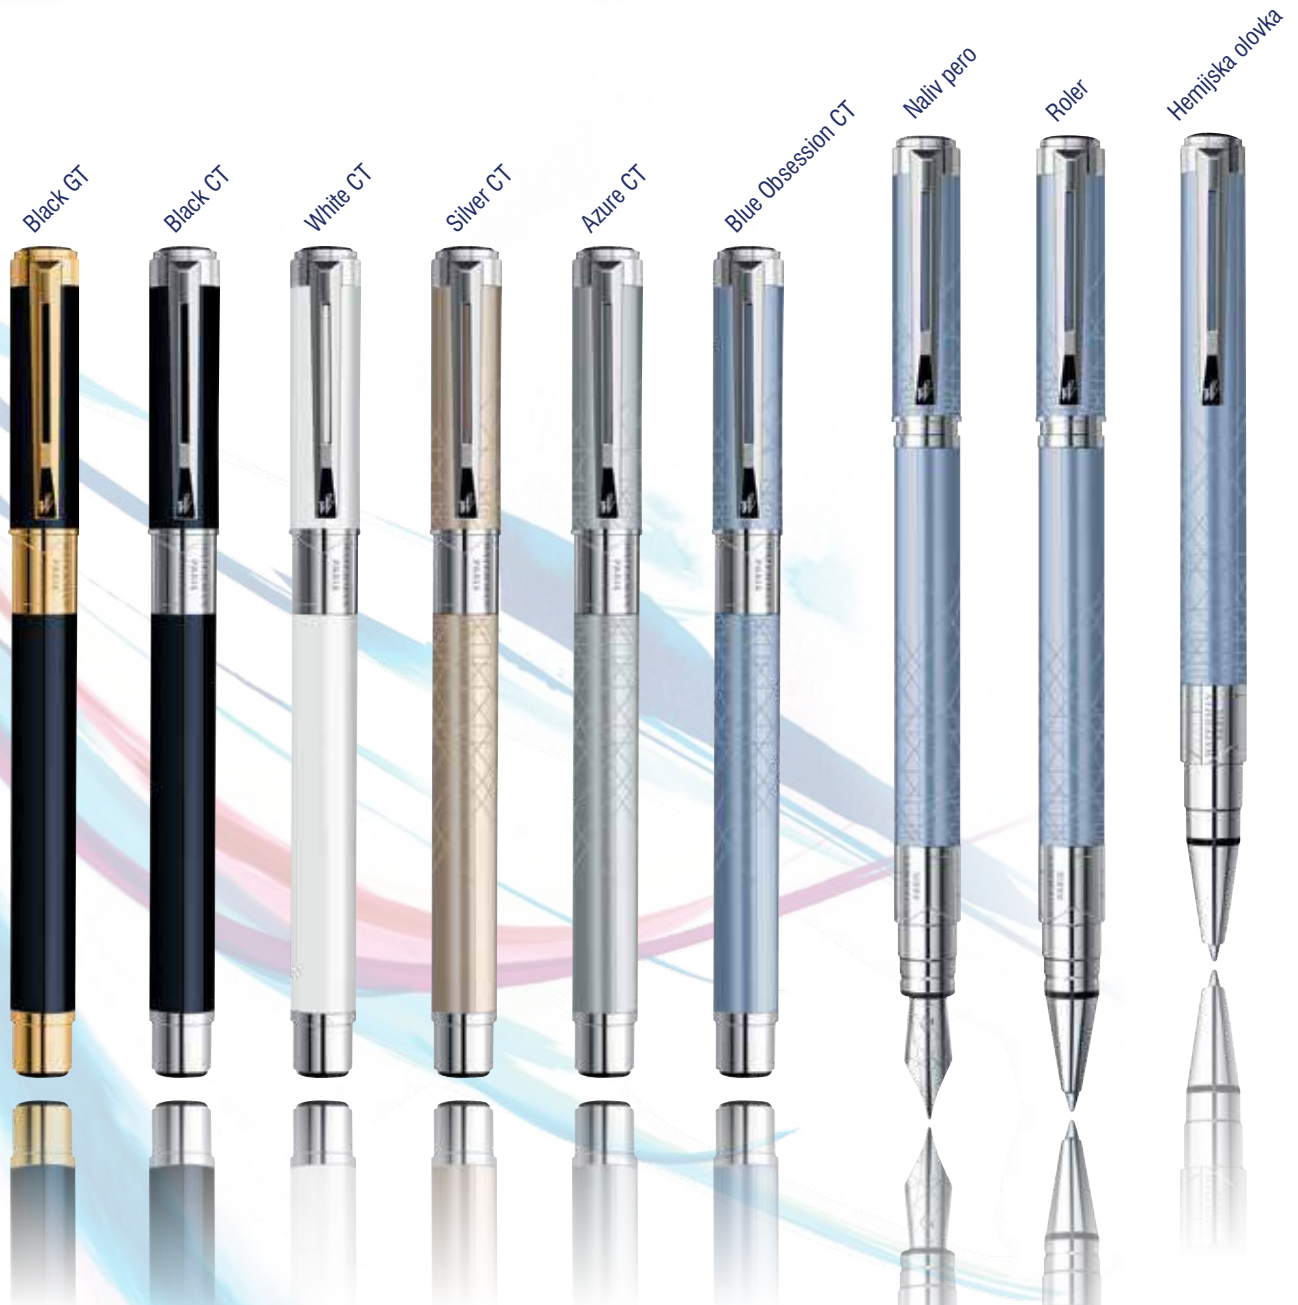

Black GT

Black CT

White CT

Silver CT

Azure CT

Blue Obsession CT

Naliv pero

Roler

Hemijiska olovka