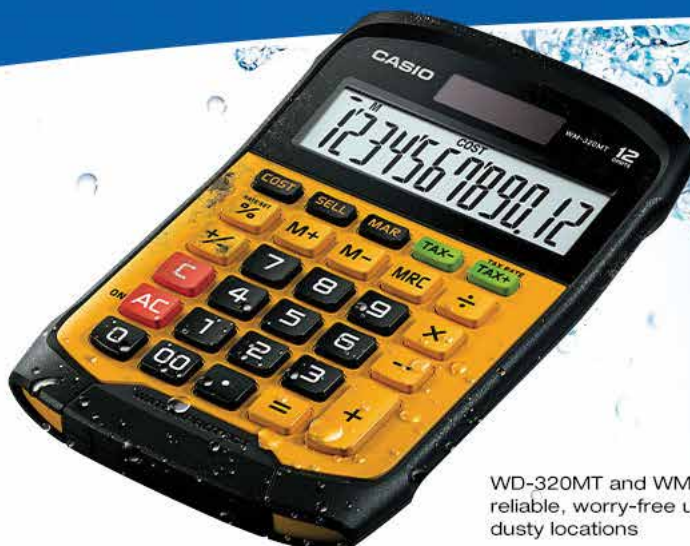

WD-320MT and WM-320MT for reliable, worry-free use in wet or dusty locations