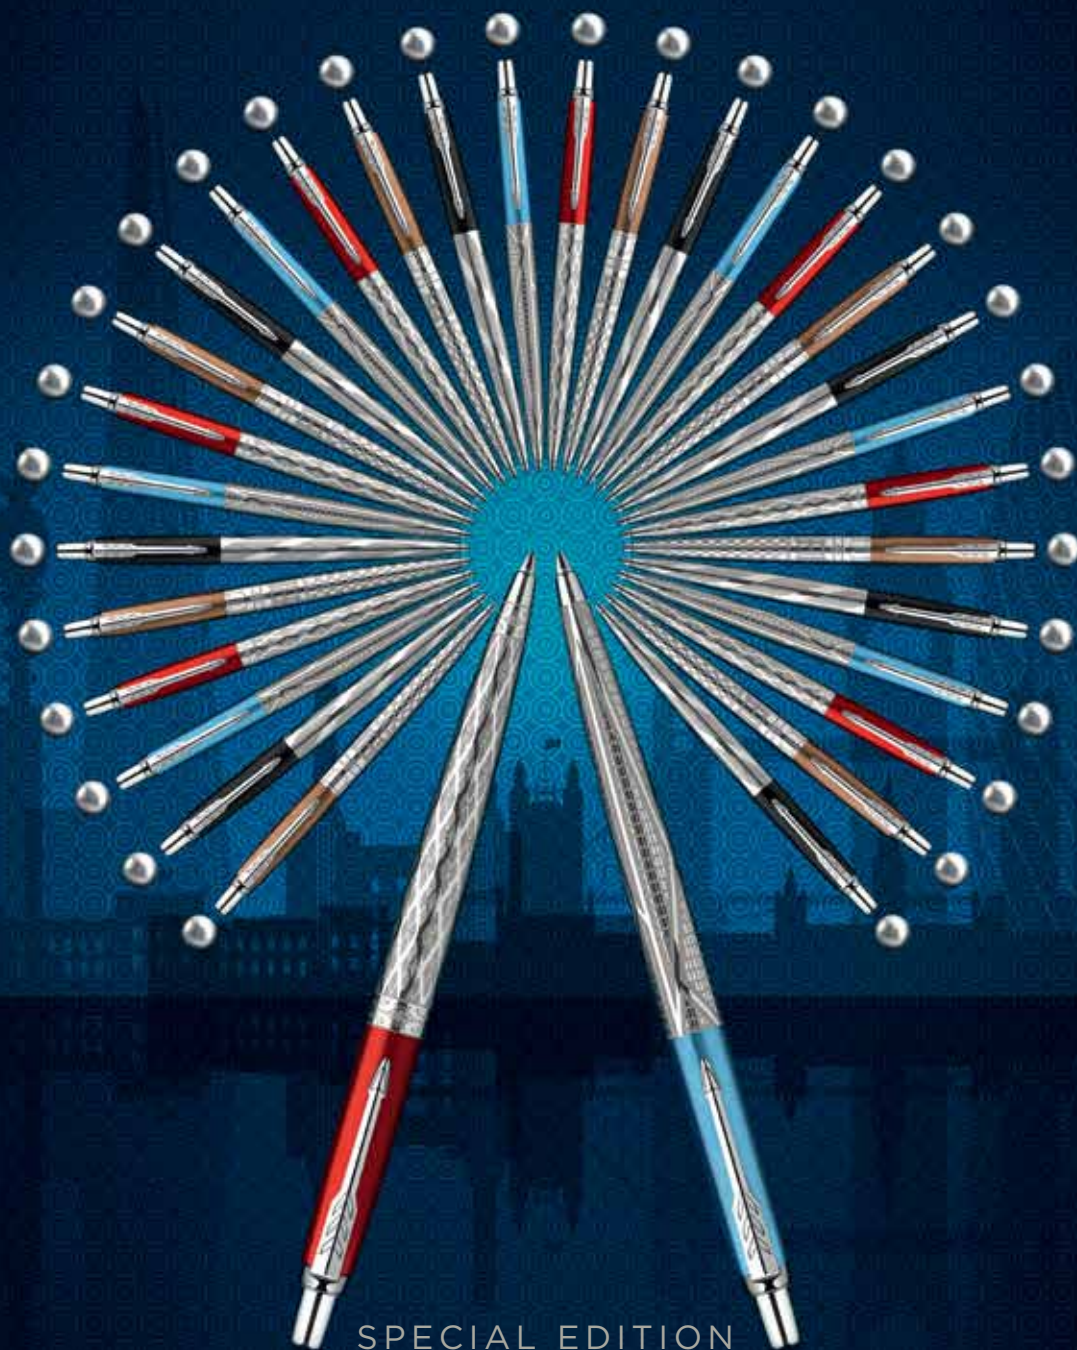

JOTTER SPECIAL EDITION ROYAL |

JOTTER LONDON

ARCHITECTURE

SPECIAL EDITION

PARKER

EST. 1888